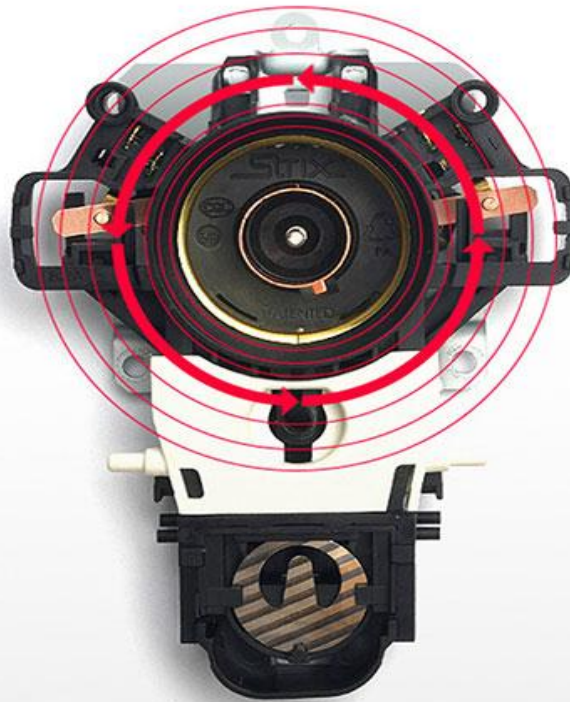

Special Made for Hotels and Resorts

0100100100100

STRUCTURE DIAGRAM

Zhongshan City Heson Electric Co.,Ltd.

Strix smart controller-Long working life, durable in use

Waterproof and leakage effectively>

Switch controlled
by steam

Accurate boiling

Anti Dry Design

High temperature fuse

Auto power off

Water level gauge window

Ergonomics Handle Grip - Soft and Easy
to Carry Premium Stainless Steel Construction
Covered by PP Plastic Casing- Sturdy
& Scald-proof

DETAIL

Stylish & Durable 304 stainless steel body

Not easy to rust for long-term use

DETAIL

KETTLE

UNIQUE DESIGN